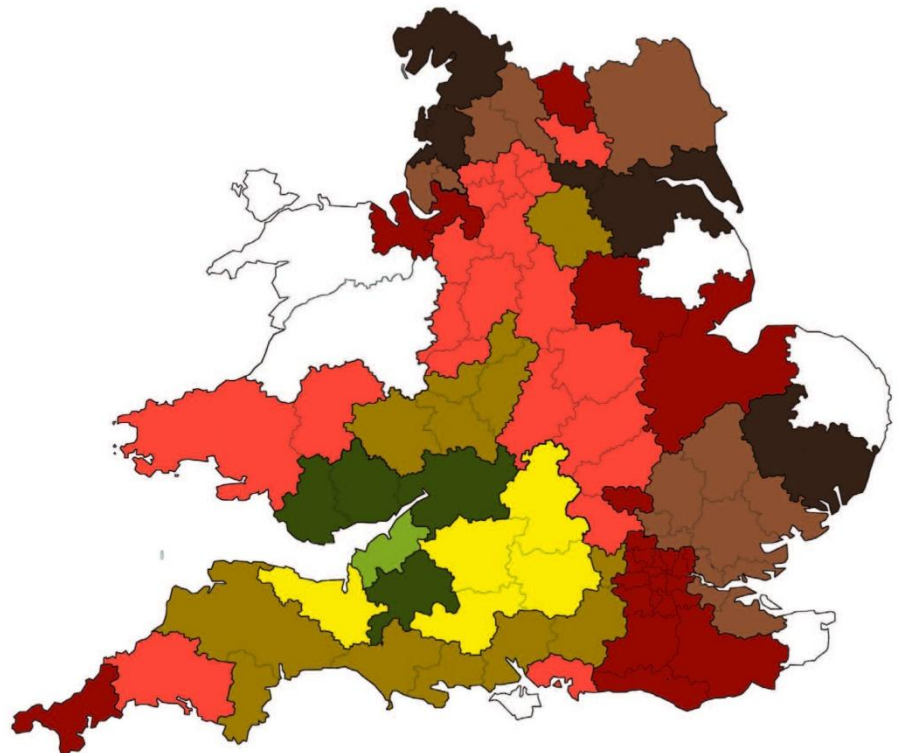

MINIMUM ORDER VALUES & DELIVERY DAYS

We can deliver to most parts of the UK either in our own fleet vehicles or by using an external transport company. Our drivers are members of our co-operative which helps us ensure the highest quality in customer care and driver welfare.

PLEASE NOTE: This map and table is a guide for trade customers only. Your minimum order value and delivery day will be confirmed by Sales upon registering for an account with us. Buying group minimum order values start from £300. Please contact a member of Sales for more information.

Place your order at least *two working days* before delivery to take advantage of our priority delivery service or place it before 11:00 AM *the day before delivery* for our standard service.

If you have any queries or are unsure about your minimum order value or delivery day then please contact Sales on 0117 9430 800 or sales@essentialtrading.coop

POSTCODE	AREA	MIN. ORDER	DELIVERY DAY	POSTCODE	AREA	MIN. ORDER	DELIVERY DAY
BA	Bath	£150	Wednesday	NG	Nottingham	£400	Monday
BH	Bournemouth	£300	Thursday	NN	Northampton	£350	Monday
BN	Brighton	£400	Thursday	NP	Newport	£200	Tuesday
BS	Bristol	£150	Mon - Fri	NW	NW London	£400	Tue/Thu/Fri
CB	Cambridge	£450	Monday	OX	Oxford	£250	Friday
CF	Cardiff	£200	Tuesday	PE	Peterborough	£450	Monday
CM	Chelmsford	£450	Thursday	PL	Plymouth	£350	Mon/Wed
CO	Colchester	£450	Thursday	PO	Portsmouth	£350	Thursday
CV	Coventry	£350	Friday	RG	Reading	£250	Friday
CW	Crewe	£350	Monday	RH	Redhill	£400	Thursday
DE	Derby	£350	Monday	S	Sheffield	£300	Monday
DT	Dorchester	£300	Thursday	SA	Swansea	£350	Tuesday
DY	Dudley	£300	Friday	SE	SE London	£450	Tue/Thu/Fri
E	East London	£450	Tue/Thu/Fri	SN	Swindon	£250	Mon/Fri
EX	Exeter	£300	Mon/Wed/Thu	SP	Salisbury	£250	Thu/Fri
GL	Gloucester	£200	Mon/Tue	SW	SW London	£400	Tue/Thu/Fri
GU	Guildford	£300	Friday	TA	Taunton	£250	Mon/Wed/Thu
HP	Hemel Hempstead	£300	Friday	TN	Tunbridge Wells	£400	Thursday
HR	Hereford	£300	Tue/Fri	TQ	Torquay	£300	Mon/Wed/Thu
IP	Ipswich	£500	Thursday	TR	Truro	£400	Monday
KT	Kingston	£400	Friday	WC	Central London	£500	Tue/Thu/Fri
M	Manchester	£350	Monday	WR	Worcester	£300	Friday
MK	Milton Keynes	£350	Monday	WV	Wolverhampton	£350	Friday
N	North London	£450	Tue/Thu/Fri	YO	York	£450	Monday

PLEASE NOTE: This table is only a guide for trade customers only. Your minimum order value and delivery day will be confirmed by Sales upon registering an account with us. Please contact a member of Sales for more information.